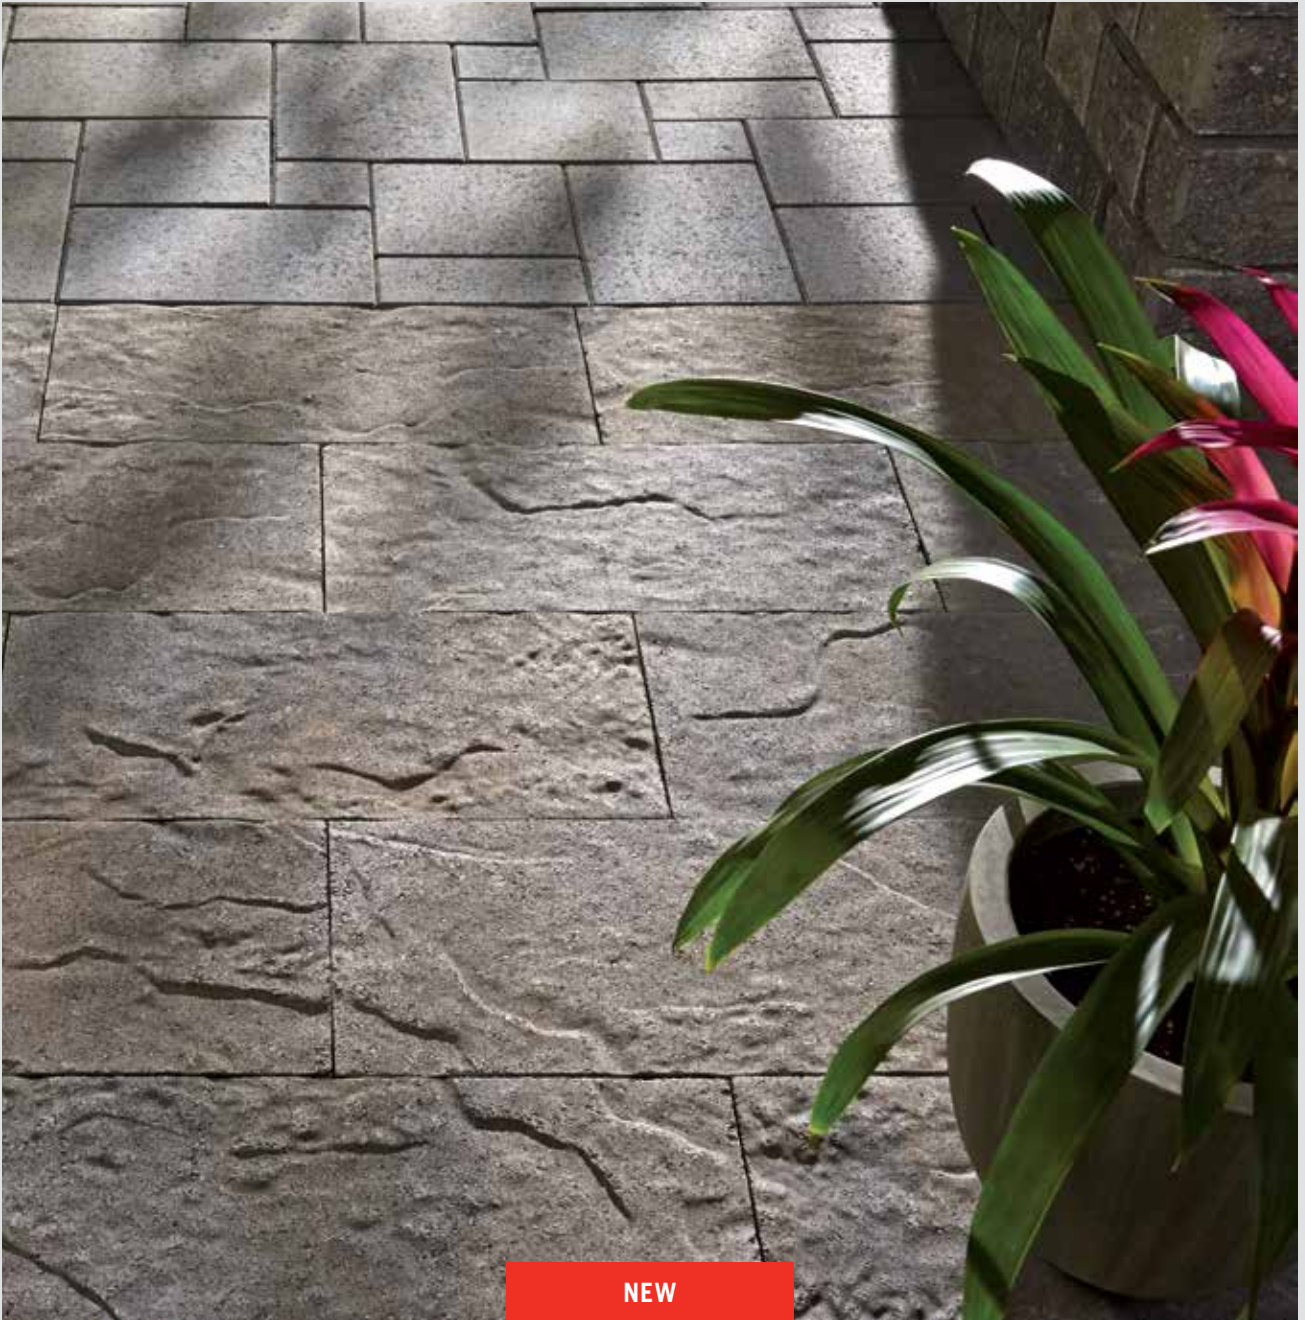

NEW

BAYSIDE™