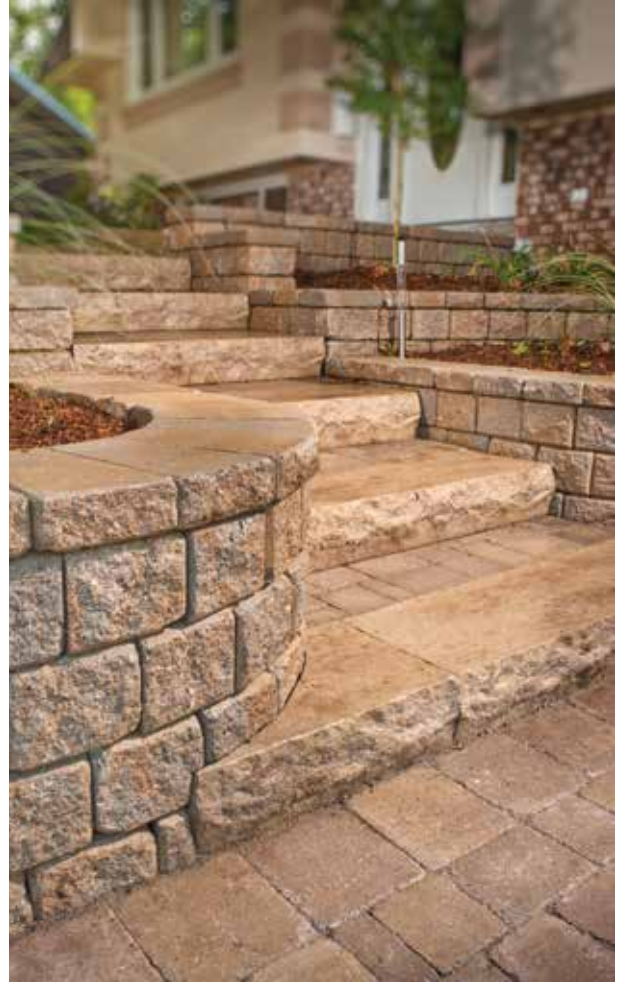

ANTIQUE RB WALL™

DESERT GREY BLEND
NOT AVAILABLE IN ANTIQUE BULLNOSE CAPPING

GRANITE BLEND

SANDSTONE BLEND

WALNUT BLEND

STANDARD UNIT
150 x 300 x 200 mm
(5.91 x 11.81 x 7.87 in)

TAPERED UNIT
150 x 300 x 200/150 mm
(5.91 x 11.81 x 7.87/5.91 in)