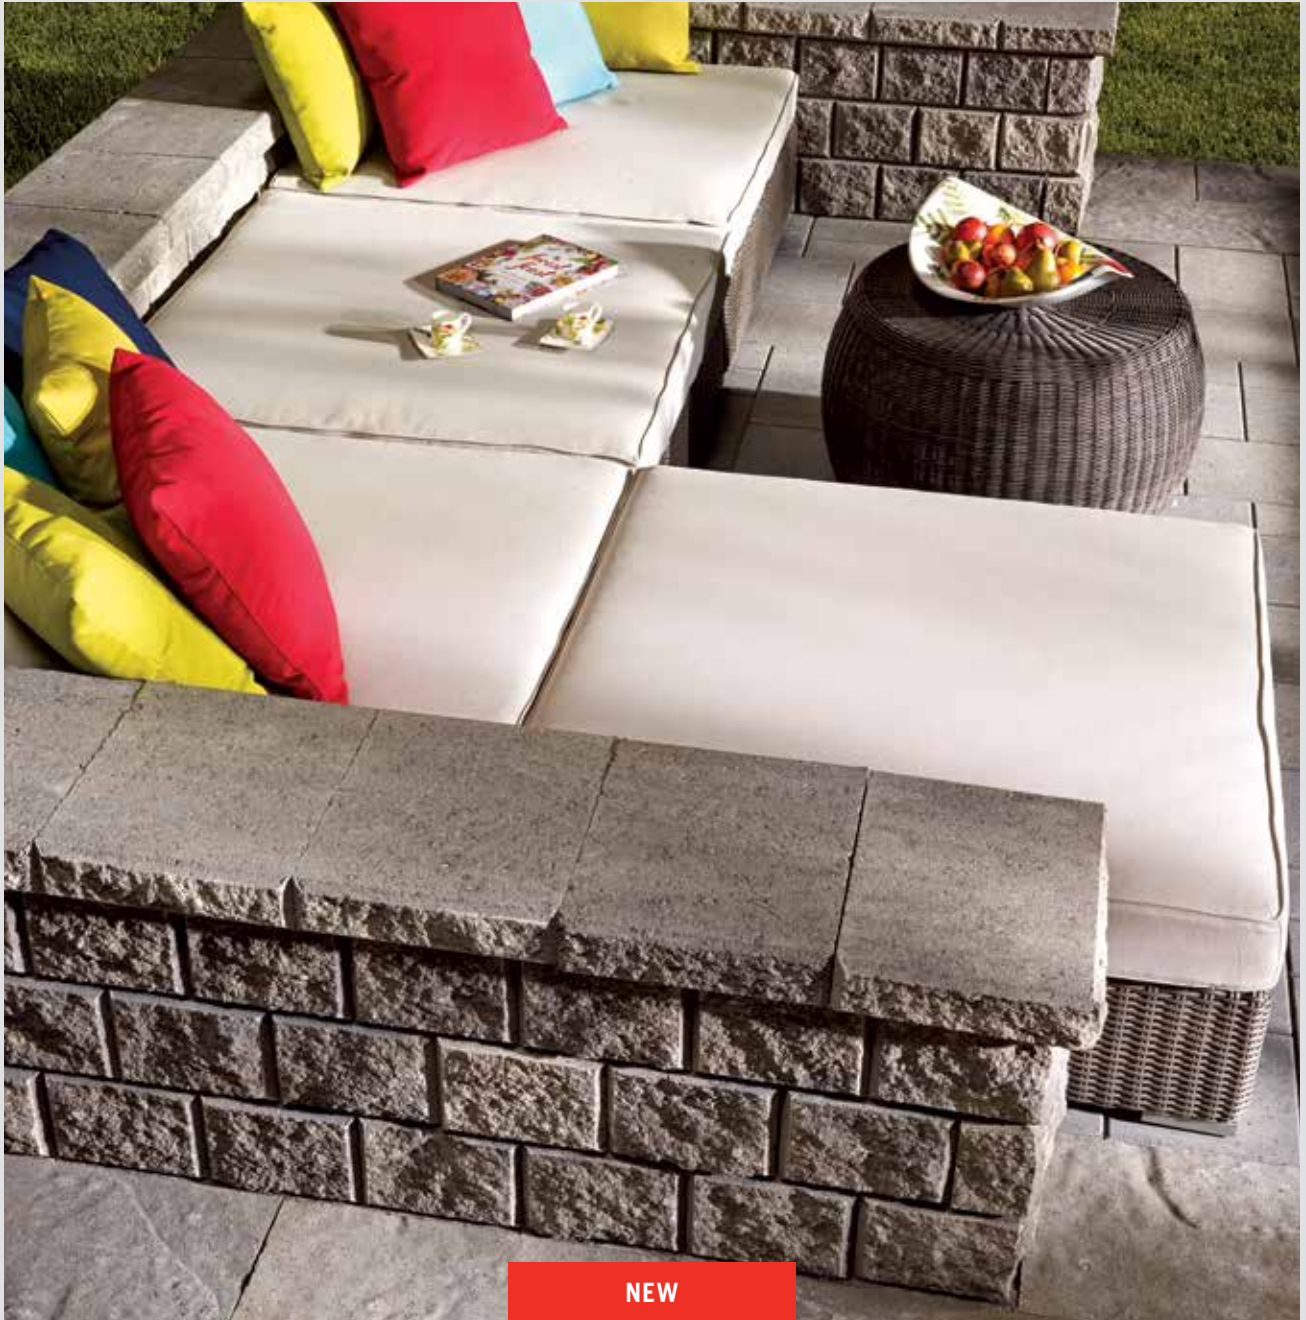

RB WALL™ & RB WALL DOUBLE-SIDED